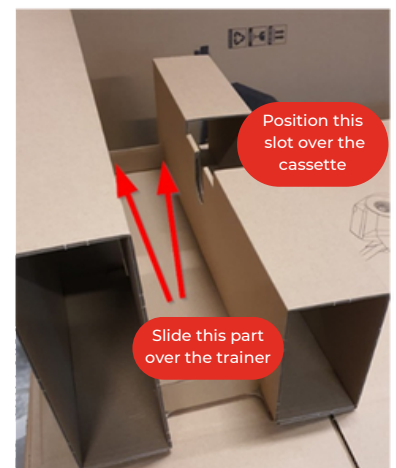

TRUEKINETIX

Packing instructions for the TrueTrainer

Step 1:

Fold in the trainer's legs and position the TrueTrainer's feet to the holes at the bottom of the box.

Step 2:

Slide the upper part with the open slot over the cassette.

Step 3:

There is a smaller box for accessories and extra protection during transport. Place it on top of the two holes and tape the box shut.

Now, your package is ready to ship.

Send the TrueTrainer to the following address: